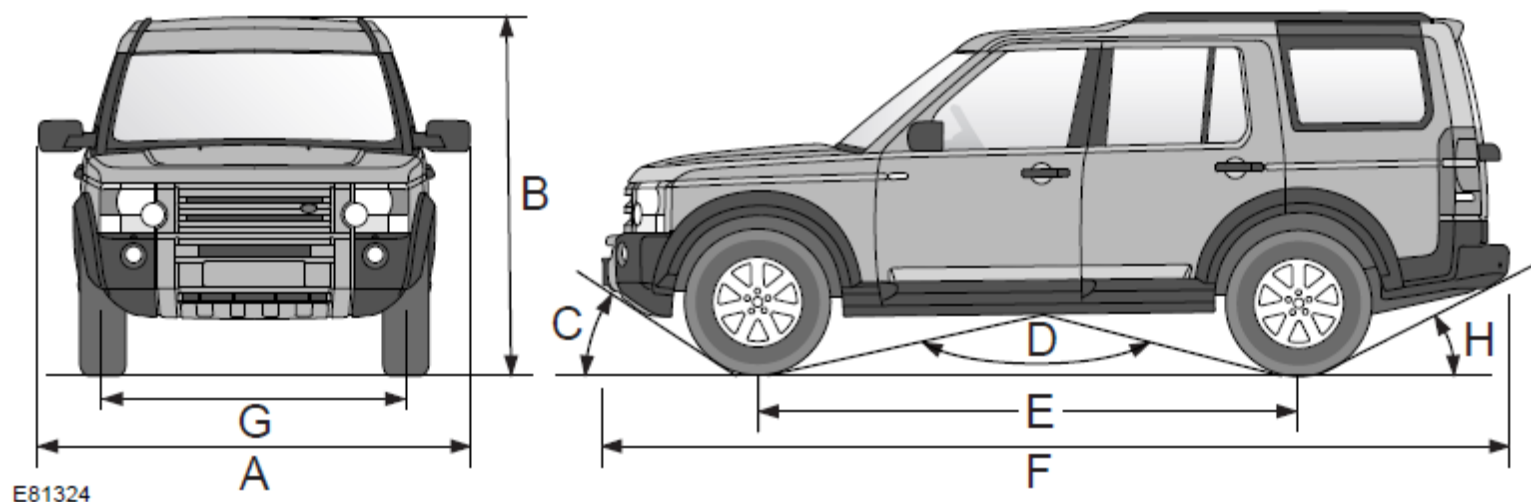

## Dimensions - Air suspension vehicles

E81324

Ref.	Dimension	Metric	Imperial
A	Overall width	2 191 mm	86.26 in.
	Overall width (mirrors folded)	2 009 mm	79.09 in.
B	Overall height		
	- Access height	1 837 mm	72.32 in.
	- Standard height	1 887 mm	74.29 in.
	- Off-road height	1 942 mm	76.46 in.