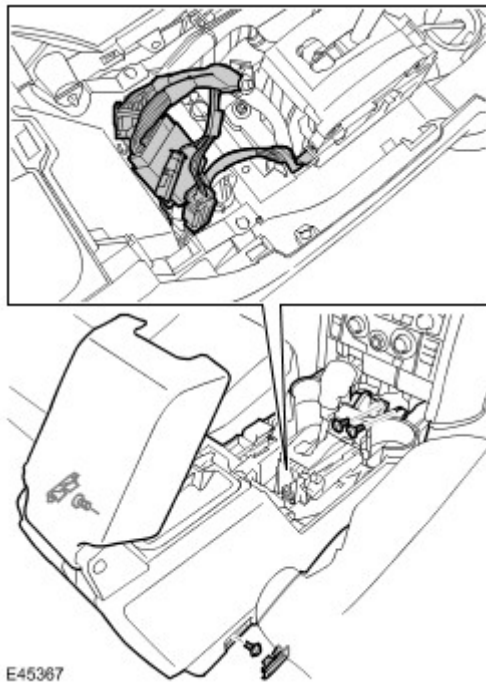

Floor Console (76.25.01)

Removal

- 1 . Remove the floor console upper panel.
For additional information, refer to [Floor Console Upper Panel \(76.25.11\)](#).
- 2 . Remove the cigar lighter assembly closing panel.
 - ▶ Release the 4 clips.

- 3 . Release the floor console wiring harness and disconnect the 5 electrical connectors.
- 4 . Remove the floor console.
 - ▶ Move the front seats fully forwards.
 - ▶ Remove both rear Torx bolt covers.
 - ▶ Remove the 4 Torx bolts.