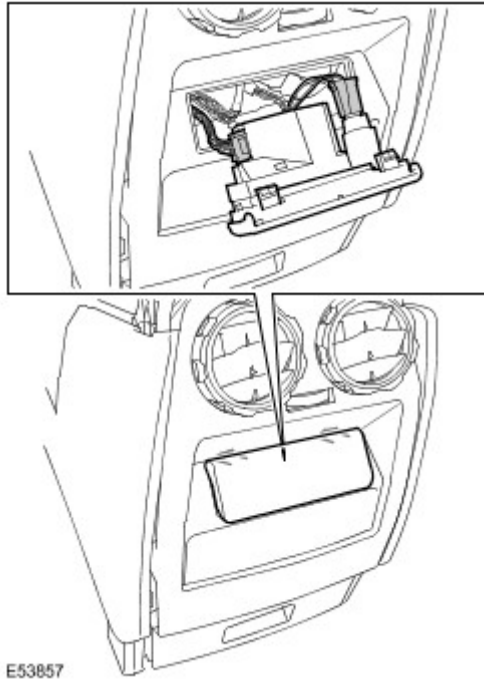

- 3 . Release the floor console wiring harness and disconnect the 5 electrical connectors.
- 4 . Remove the floor console.
 - ▶ Move the front seats fully forwards.
 - ▶ Remove both rear Torx bolt covers.
 - ▶ Remove the 4 Torx bolts.

- 5 . **NOTE:**
Do not disassemble further if the component is removed for access only.

Remove the floor console lid.

- ▶ Open the lid.
- ▶ Remove the 2 Torx bolts.
- ▶ Remove the 2 covers.

6 . Remove the floor console stowage compartment.

- ▶ Remove the 2 Torx screws.
- ▶ Release the 5 clips.

7 . Remove the auxiliary socket panel.

- ▶ Release the 2 clips.
- ▶ Disconnect the 2 electrical connectors.

8 . Remove the floor console register trim panel.