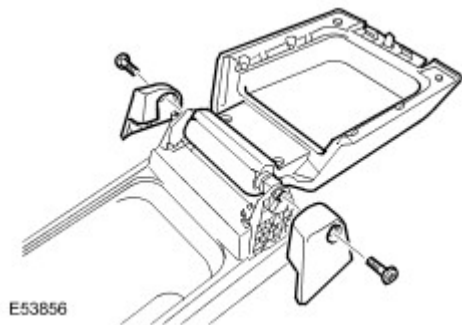

Remove the floor console lid.

- Open the lid.
- Remove the 2 Torx bolts.
- Remove the 2 covers.

6 . Remove the floor console stowage compartment.

- Remove the 2 Torx screws.
- Release the 5 clips.