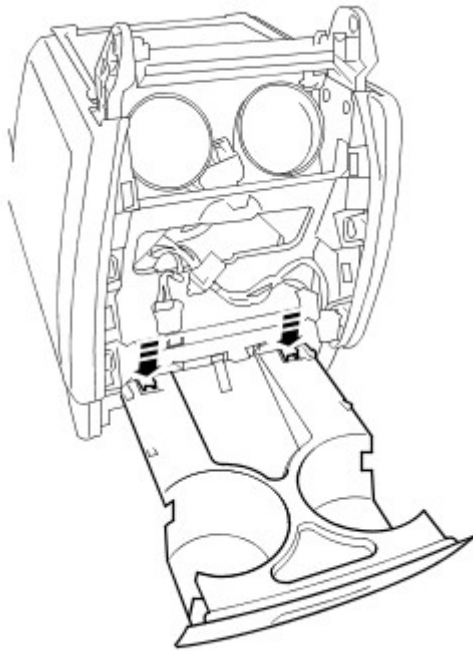

- ▶ Remove the 2 Torx screws.
- ▶ Release the 5 clips.

7 . Remove the auxiliary socket panel.

- ▶ Release the 2 clips.
- ▶ Disconnect the 2 electrical connectors.

8 . Remove the floor console register trim panel.

- ▶ Release the 6 clips.
- ▶ Remove the screw.

9 . Remove the cup holder.

- ▶ Release the 2 clips.

E53859

10 . Remove the wiring harness.

▶ Release the 3 clips.

E53861

Installation