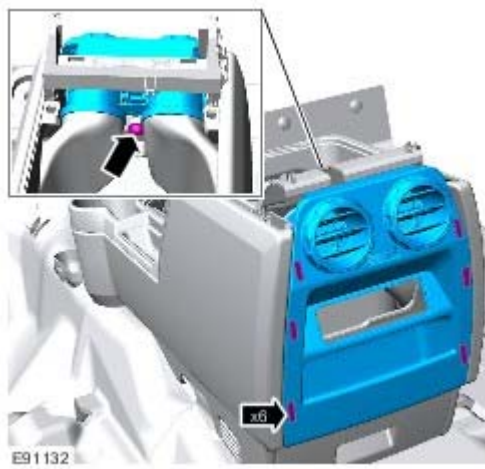

- ▶ Remove the 2 Torx screws.
- ▶ Release the 5 clips.

7 . Remove the auxiliary socket panel.

- ▶ Release the 2 clips.
- ▶ Disconnect the 2 electrical connectors.

8 . Remove the floor console register trim panel.

- ▶ Release the 6 clips.
- ▶ Remove the screw.

9 . Remove the cup holder.

- ▶ Release the 2 clips.

E53859

10 . Remove the wiring harness.

▶ Release the 3 clips.

E53861

Installation