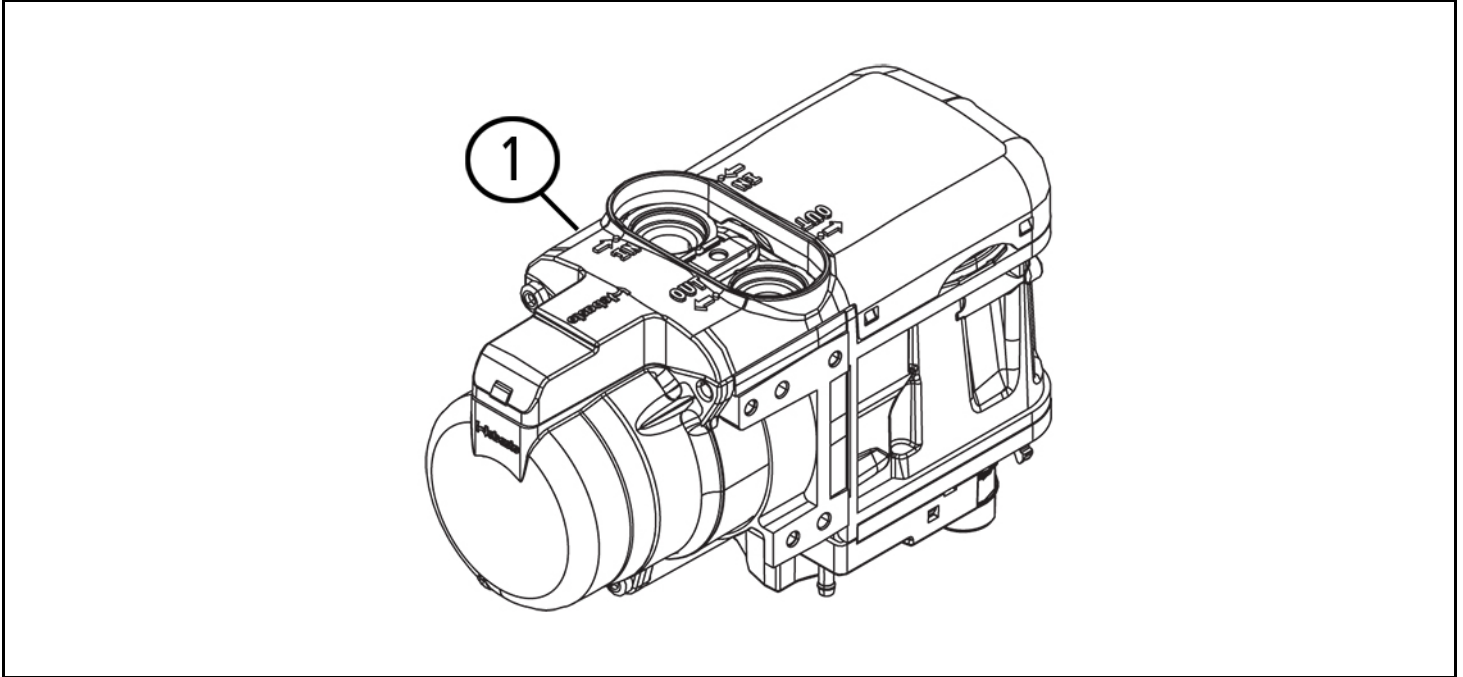

Spare Parts List

Coolant Heater

Thermo Top EVO

Replacement Heater

Item	Part Number	Description	Notes
1	9039621A	Thermo Top EVO Replacement Heater - Diesel	Base heater – heavy-duty applications
1	1316031B	Thermo Top EVO Replacement Heater - Gas	Base heater – for use with Multi Control only
1	9041320A	Thermo Top EVO Replacement Heater - Gas	Base heater – for use with SmarTemp or rocker switch