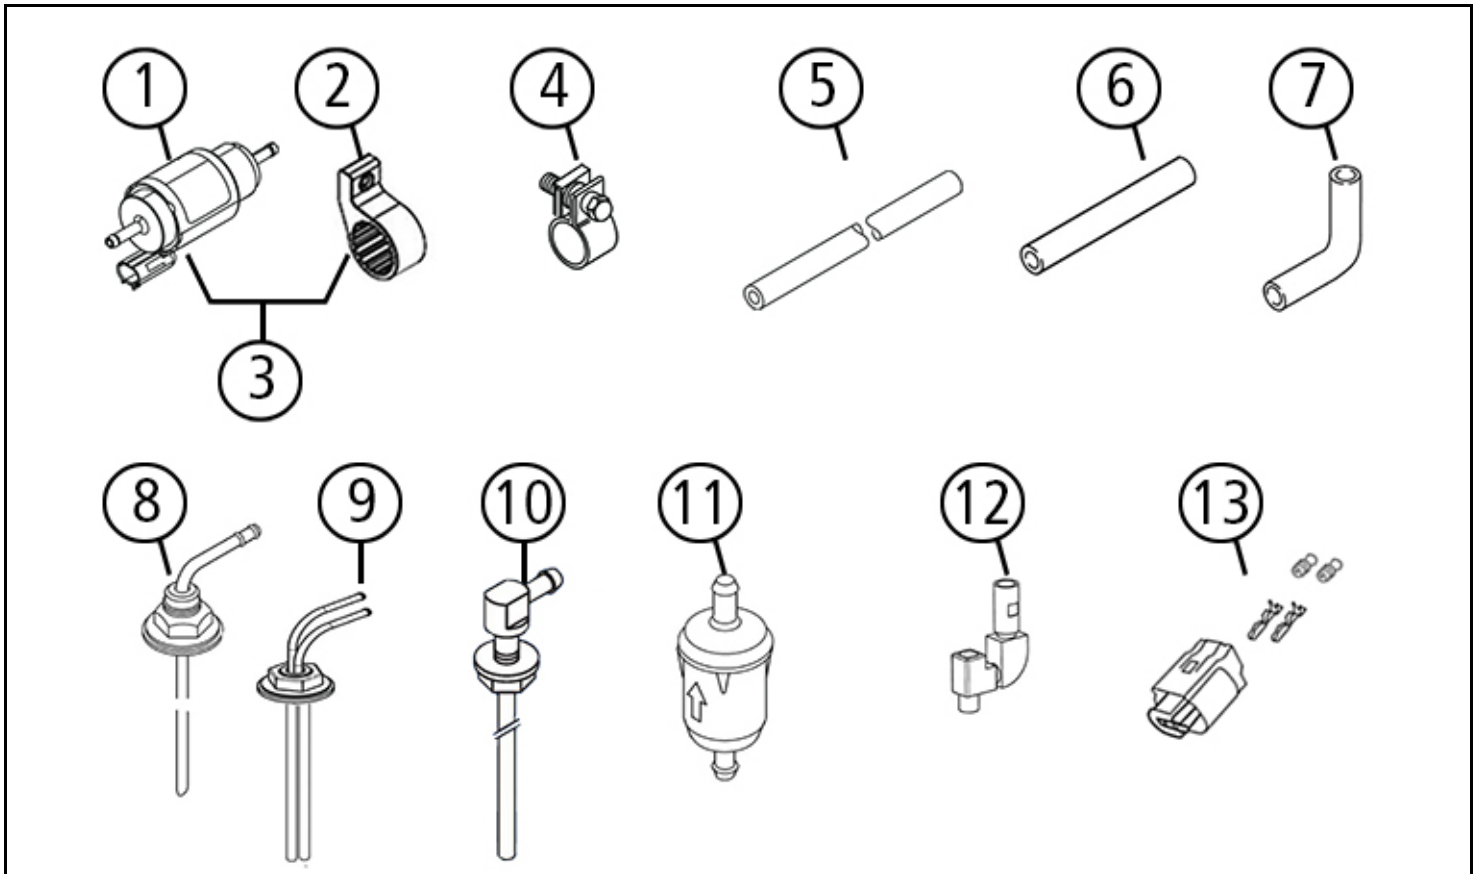

Fuel System Components

Item	Part Number	Description	Notes
1	1324533A	Dosing Pump DP 42.2	Gas/Diesel, 12V/24V
2	5013511A	Dosing Pump Hangar	QTY. 10
3	1322839A	DP42.4 Dosing Pump with Rubber Hangar	Gas/Diesel, 12V/24V
4	5013546A	Clamp - Fuel Hose 9.5-10.5MM	QTY. 20
5	5013199A	Fuel Line - 5X1.5mm	10 METERS
5	5013190A	Fuel Line - 5X1.5mm	5 METERS
6	9023143A	Bag - Fuel Hose 4.5x10.5l = 50	QTY. 20
7	9023160A	Bag - Fuel Hose 90 DEG 4.5x10.5	QTY. 10
8	903200B	Fuel Standpipe	
9	903237A	Fuel Standpipe - Tandem Kit	
10	5000553A	Fuel Standpipe - Medium Duty Kit	
11	5013382A	Fuel Filter 25-30 Microns	QTY. 5
12	5000238A	Vent Adapter	
13	1318966A	DP 42 Electrical Connector