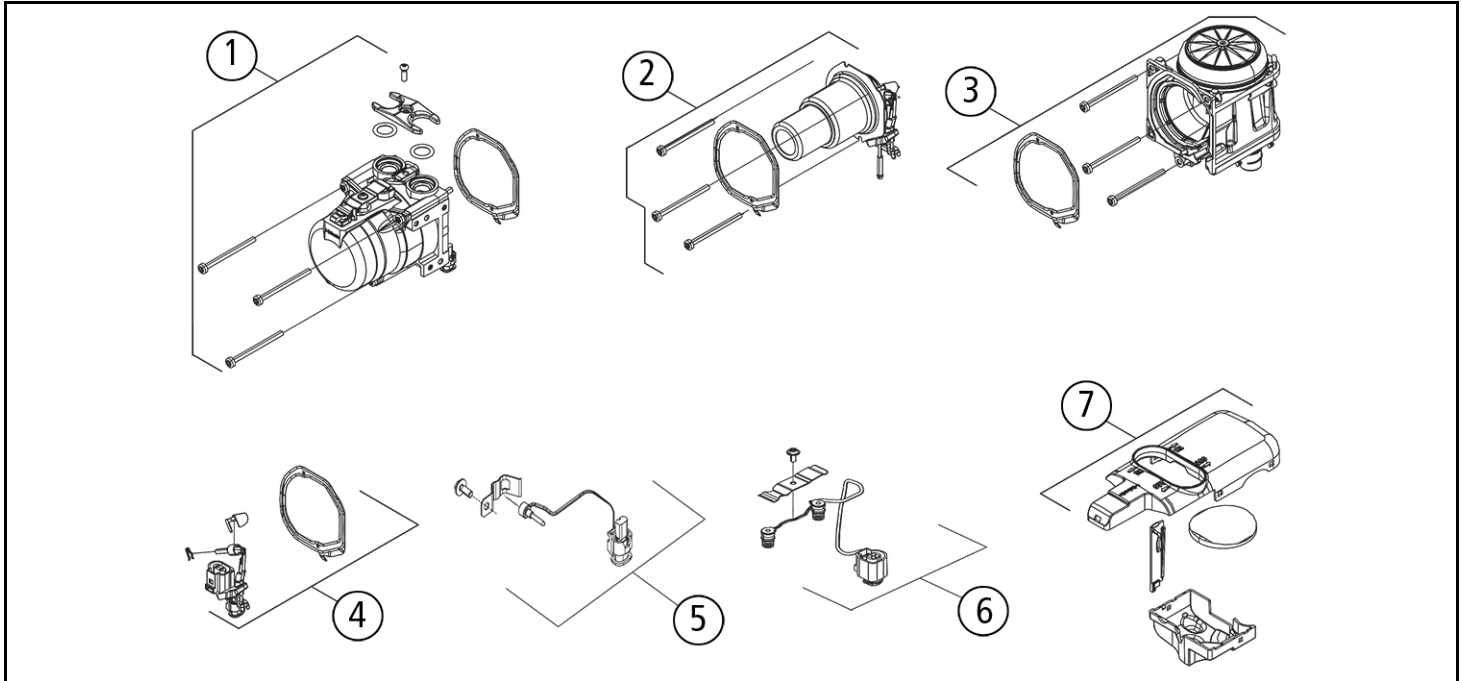

Spare Parts List

Coolant Heater

Thermo Top EVO

Replacement Heater

Item	Part Number	Description	Notes
1	9039621A	Thermo Top EVO Replacement Heater - Diesel	Base heater – heavy-duty applications
1	1316031B	Thermo Top EVO Replacement Heater - Gas	Base heater – for use with Multi Control only
1	9041320A	Thermo Top EVO Replacement Heater - Gas	Base heater – for use with SmarTemp or rocker switch

Heater Components

Item	Part Number	Description	Notes
1	1321655A	Heat Exchanger	
2	1315947A	Burner	Diesel
2	1315948A	Burner	Gas
3	9040041A	Blower and Control Unit Assembly	Diesel
3	1315944B	Blower and Control Unit Assembly	Gas
4	1315949B	Glow Plug	
5	1323324B	Exhaust Gas Temperature Sensor	Diesel only
6	9021769A	Coolant Temperature Sensor	
7	1316036A	Protective Cap	

Controller Units

Item	Part Number	Description	Notes
1	5013445A	On / Off Switch – Round with LED	
2	5010753C	SmarTemp Base Kit	
3	5011103A	SmarTemp Control / fx (bag of spare mounting screws, caps and warning label)	
4	9030025D	MultiControl HD	
5	9030077A	MultiControl HD Mounting Bracket	