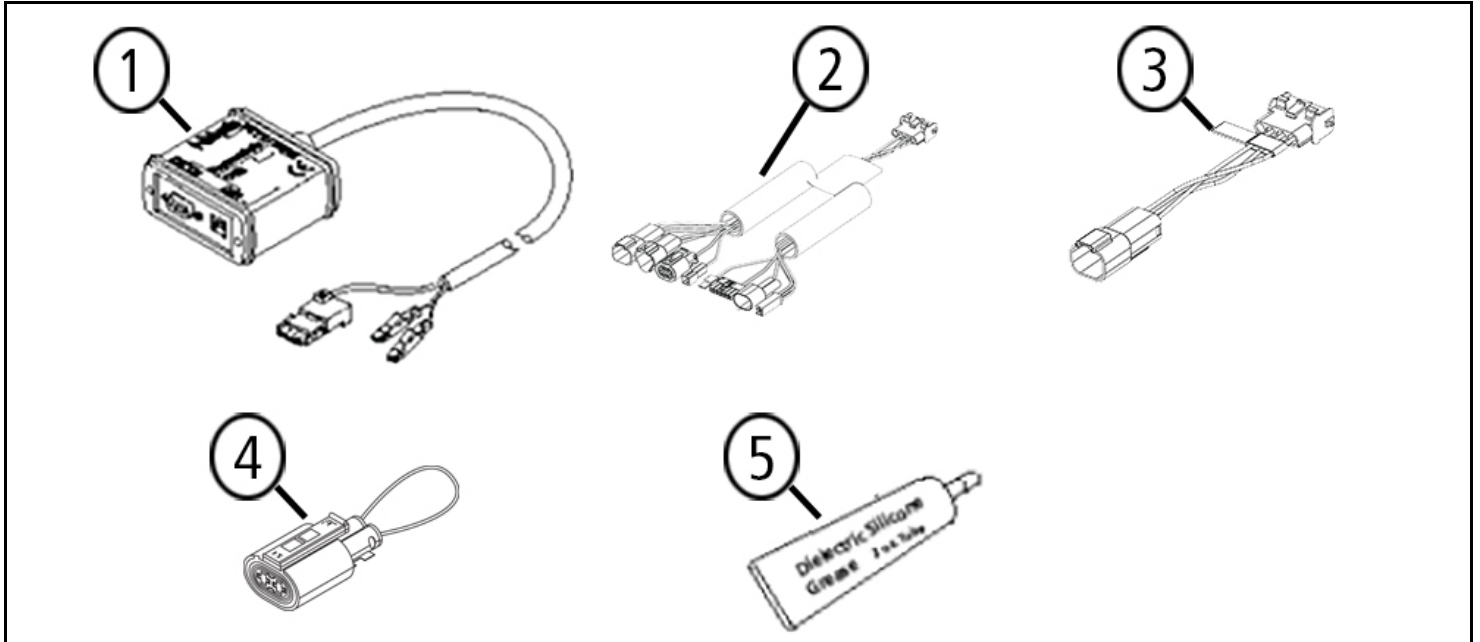

Diagnostic Tools

Item	Part Number	Description	Notes
1	1320920A	PC Diagnostics Kit	
2	5010482C	Diagnostic Adapter – Multi	
3	5013398B	Diagnostic Adapter – Single	Heavy-Duty Only
4	9032282A	Diagnostic Bridge	Medium-Duty Only
5	50000043	Dielectric Silicone Grease – 2 oz.	For electrical connectors