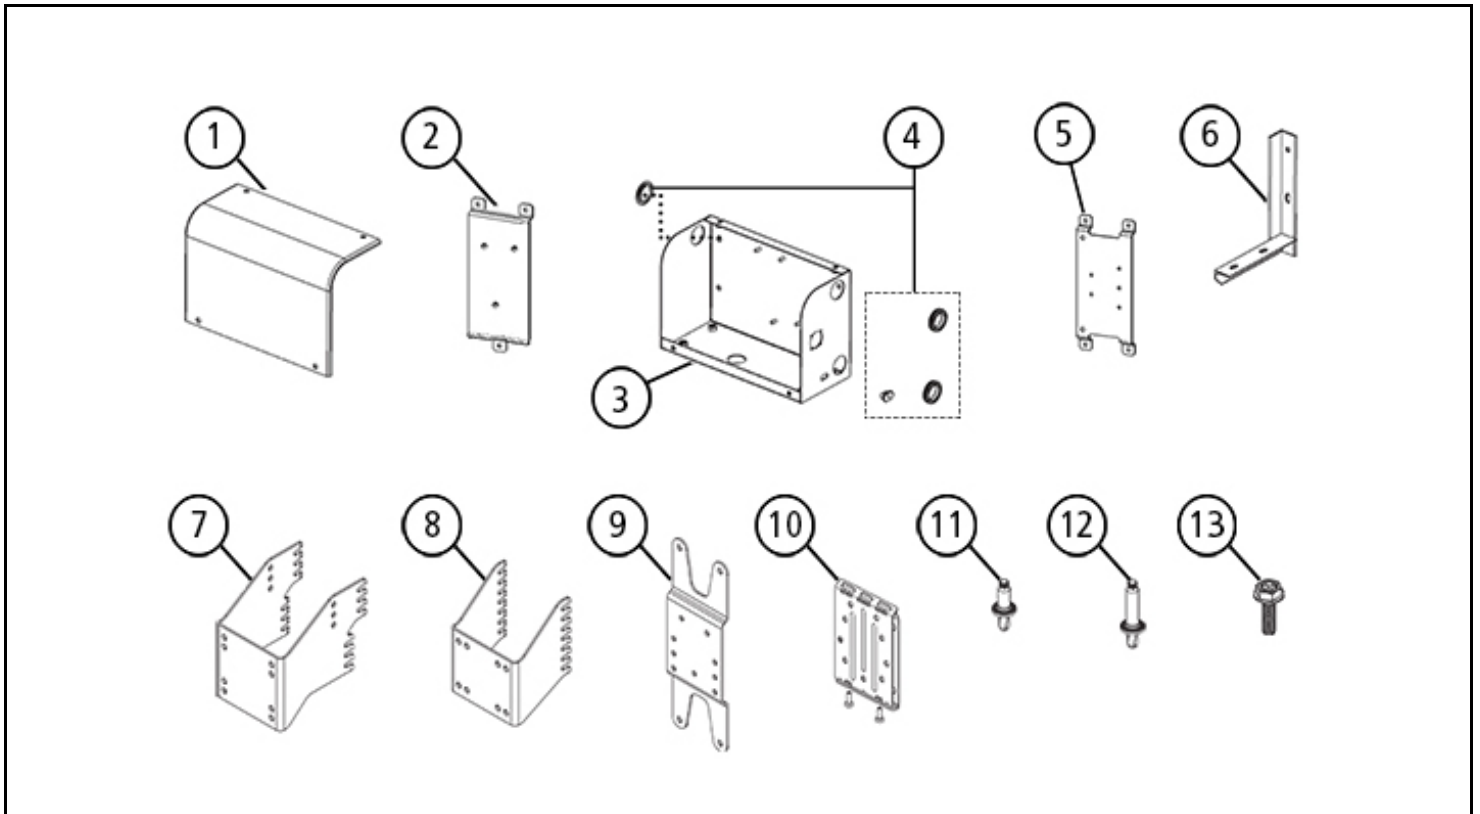

Mounting System Components

Item	Part Number	Description	Notes
1	5011085A	Enclosure Cover	
2	5011086A	Bracket – Internal Enclosure	
3	5011084A	Enclosure Base	
4	5013531A	Bag – Grommets and Caps – EB	3 sets
5	5013557A	Bracket – Mounting	
6	5011087A	Bracket – Mounting - Enclosure	QTY. 1
7	1320495A	Horizontal Mounting Bracket	
8	1320494A	Vertical Mounting Bracket	
9	1320500A	Standard Mounting Bracket	
10	1317217A	Two-Piece Mounting Bracket	
11	1318460A	Ejot Bolt – M6 X 15.5	Qty. 10
12	1318461A	Ejot Bolt – M6 X 25.5	Qty. 10
13	1315990A	Screw – Hex – T25 5X12-10.9	QTY. 1