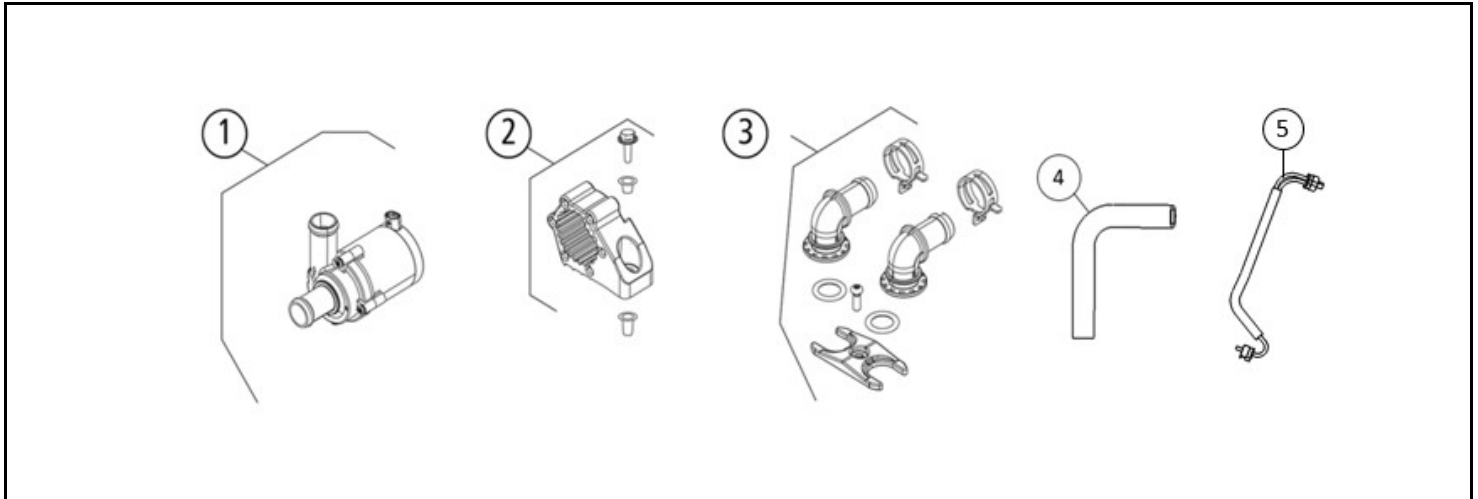

Coolant System Components

Item	Part Number	Description	Notes
1	1320274A	Circulation Pump - U4847 12V	
2	9027035A	Coolant Pump Mount	
3	9026726A	Coolant Fittings – Heater	With clamps and O-rings
4	5013555A	Coolant Elbow IN ID FORMED 4.5 X 6	
5	1319967A	Wiring Harness – Circulation Pump L=600 mm