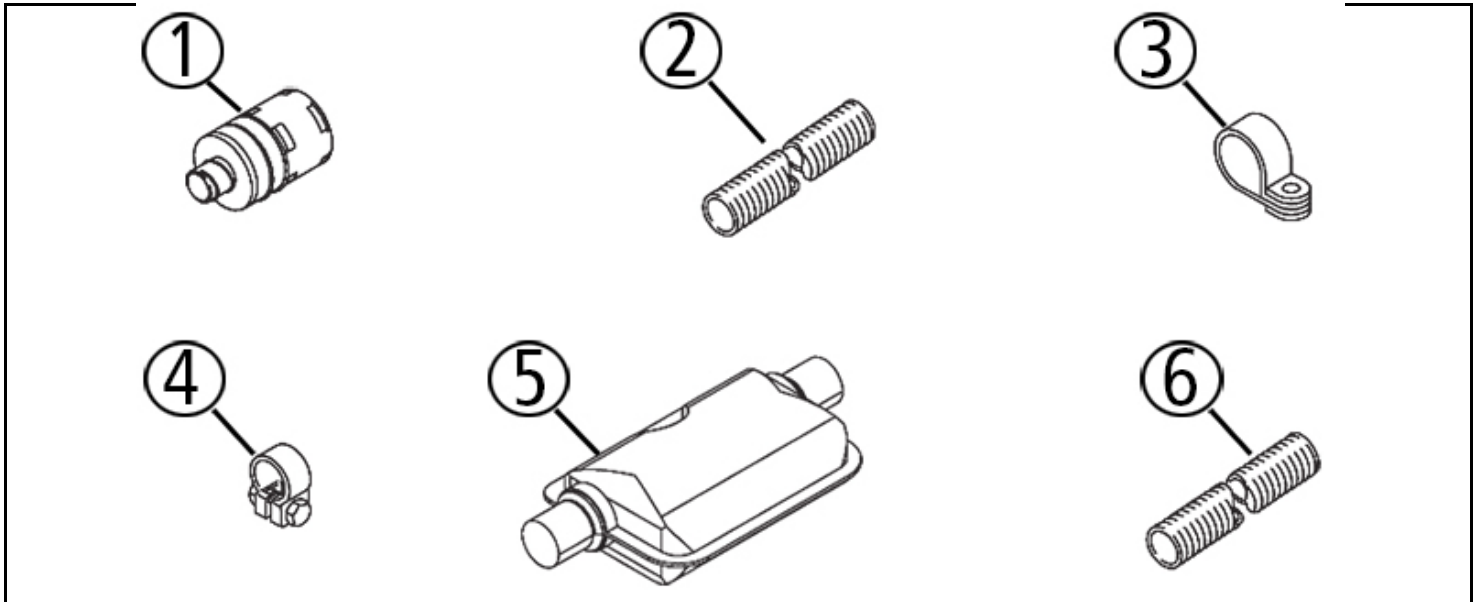

Combustion Air and Exhaust Components

Item	Part Number	Description	Notes
1	98141A	Air Intake Silencer	
2	1314854A	Combustion Intake Hose	22 mm X 0.5 M
3	5012884A	P-Clip Dia = 25 L = 15 mm	QTY. 20
4	5013440A	Exhaust Clamp D24-D26	QTY. 10
5	1320488A	Exhaust Muffler – Stainless Steel – 22 mm	
6	50900126A	Exhaust Pipe – Stainless Steel – with Cap	22 mm X 1 M