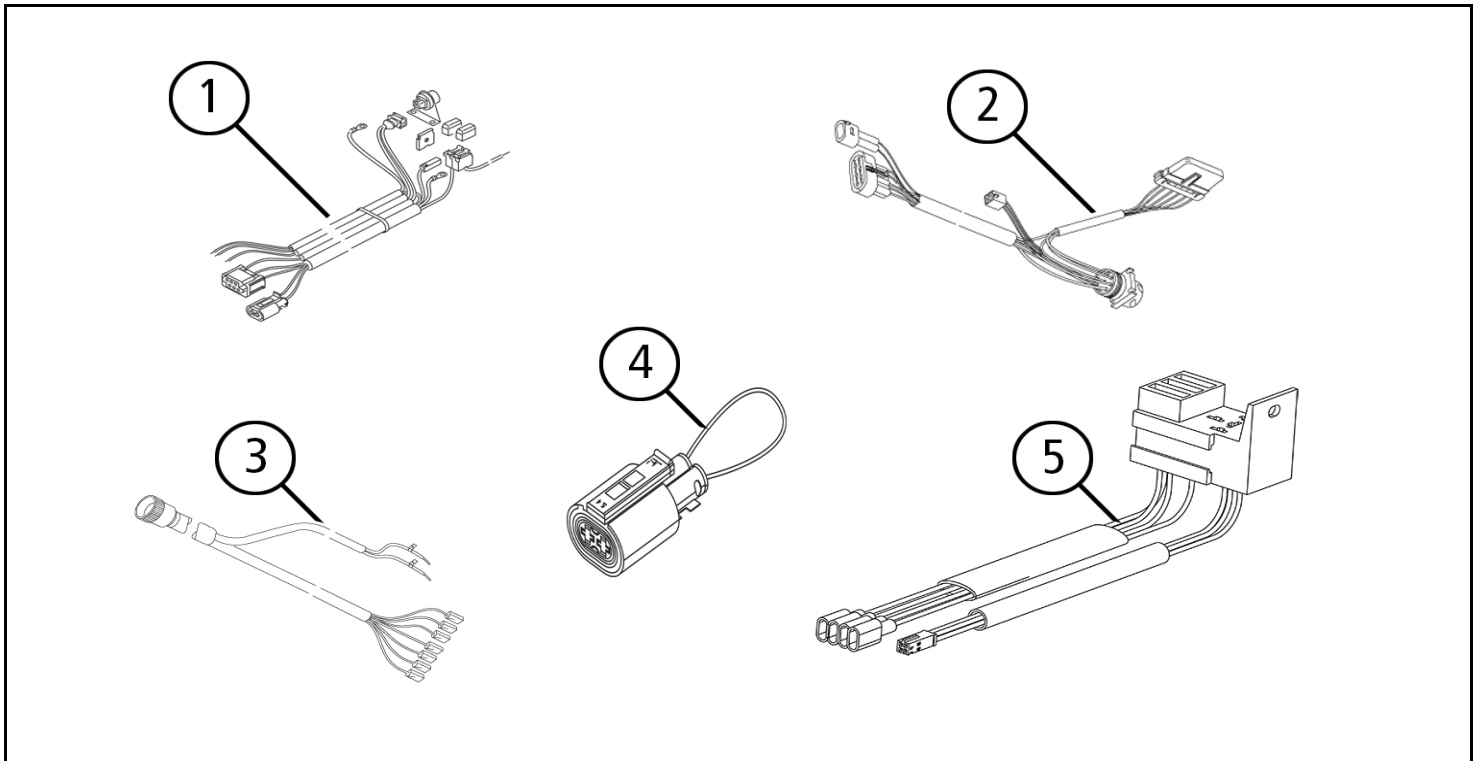

Electrical – Wiring Harness

Item	Part Number	Description	Notes
1	1320330A	Main Wiring Harness – Medium Duty	
1	5013383B	Main Wiring Harness – Heavy Duty	
2	5013391B	Internal Wiring Harness	Enclosure Box Kit
3	5013392A	External Wiring Harness	Enclosure Box Kit
4	9032282A	Diagnostic Bridge	Medium Duty Only
5	1320658A	Wiring Harness – Relay	Medium Duty Only Does not include relay or fuses