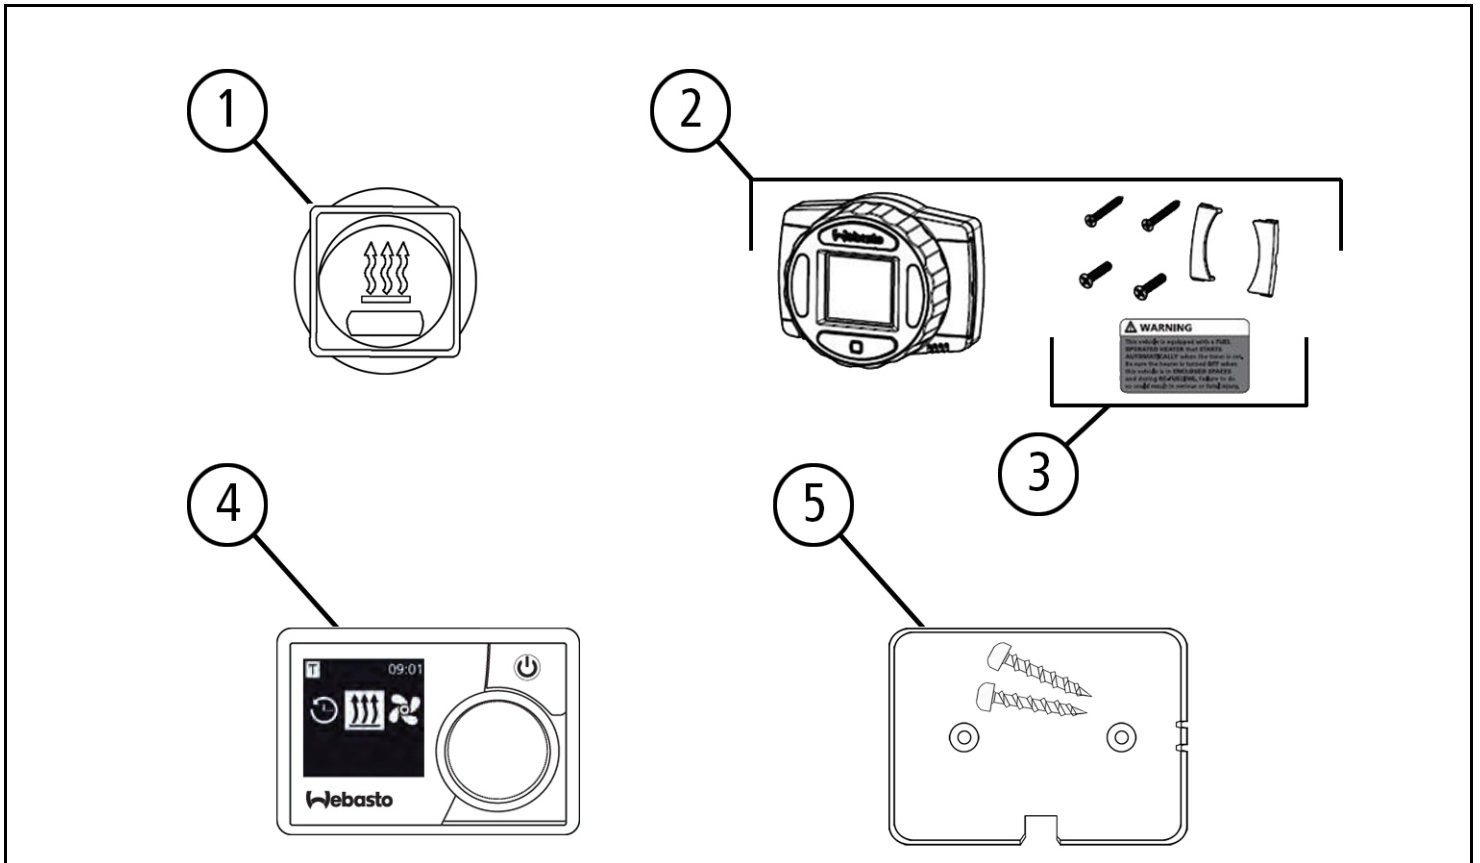

Spare Parts List

Coolant Heater

Thermo Top EVO

Replacement Heater

Item	Part Number	Description	Notes
1	9039621A	Thermo Top EVO Replacement Heater - Diesel	Base heater – heavy-duty applications
1	1316031B	Thermo Top EVO Replacement Heater - Gas	Base heater – for use with Multi Control only
1	9041320A	Thermo Top EVO Replacement Heater - Gas	Base heater – for use with SmarTemp or rocker switch

Heater Components

Item	Part Number	Description	Notes
1	1321655A	Heat Exchanger	
2	1315947A	Burner	Diesel
2	1315948A	Burner	Gas
3	9040041A	Blower and Control Unit Assembly	Diesel
3	1315944B	Blower and Control Unit Assembly	Gas
4	1315949B	Glow Plug	
5	1323324B	Exhaust Gas Temperature Sensor	Diesel only
6	9021769A	Coolant Temperature Sensor	
7	1316036A	Protective Cap	

Controller Units

Item	Part Number	Description	Notes
1	5013445A	On / Off Switch – Round with LED	
2	5010753C	SmarTemp Base Kit	
3	5011103A	SmarTemp Control / fx (bag of spare mounting screws, caps and warning label)	
4	9030025D	MultiControl HD	
5	9030077A	MultiControl HD Mounting Bracket	