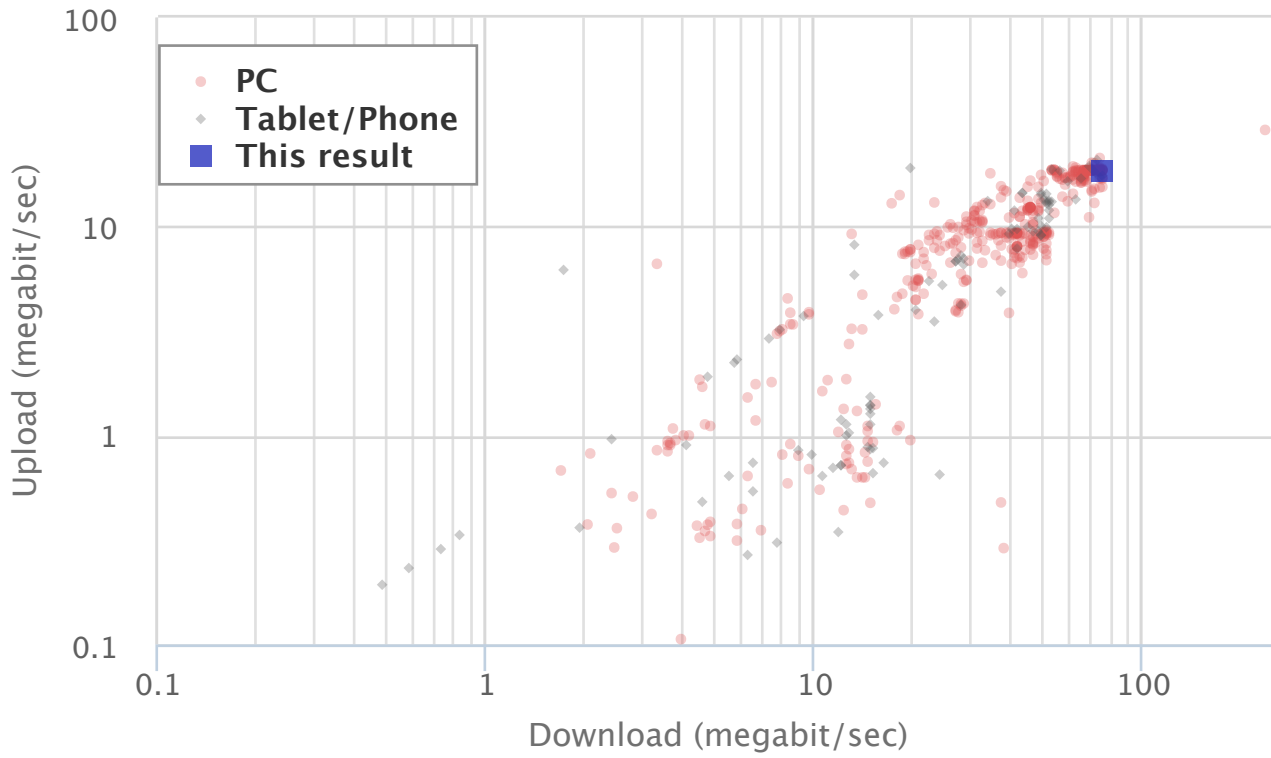

ISP and Comparisons

ISP: [BT Broadband speed test results](#)

Compare Domain: [btcentralplus.com speed test results](#)

ASN: [AS2856 speed test results](#)