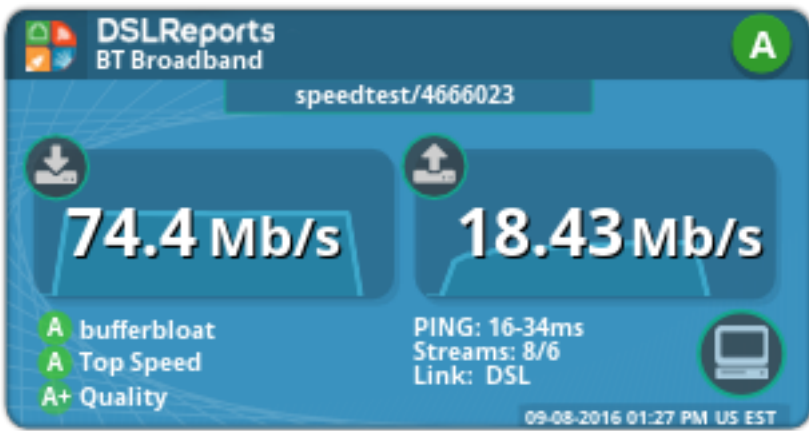

Speed Test » Results » 74.4/18.43 Mbps

Download and upload speed, bufferbloat measurement and comparison to other results from this ISP. Test number 4666023

Share	Speed	Grades	ISP	Information	Server	Log

[new: file bug report](#)

BT Broadband

Sharing