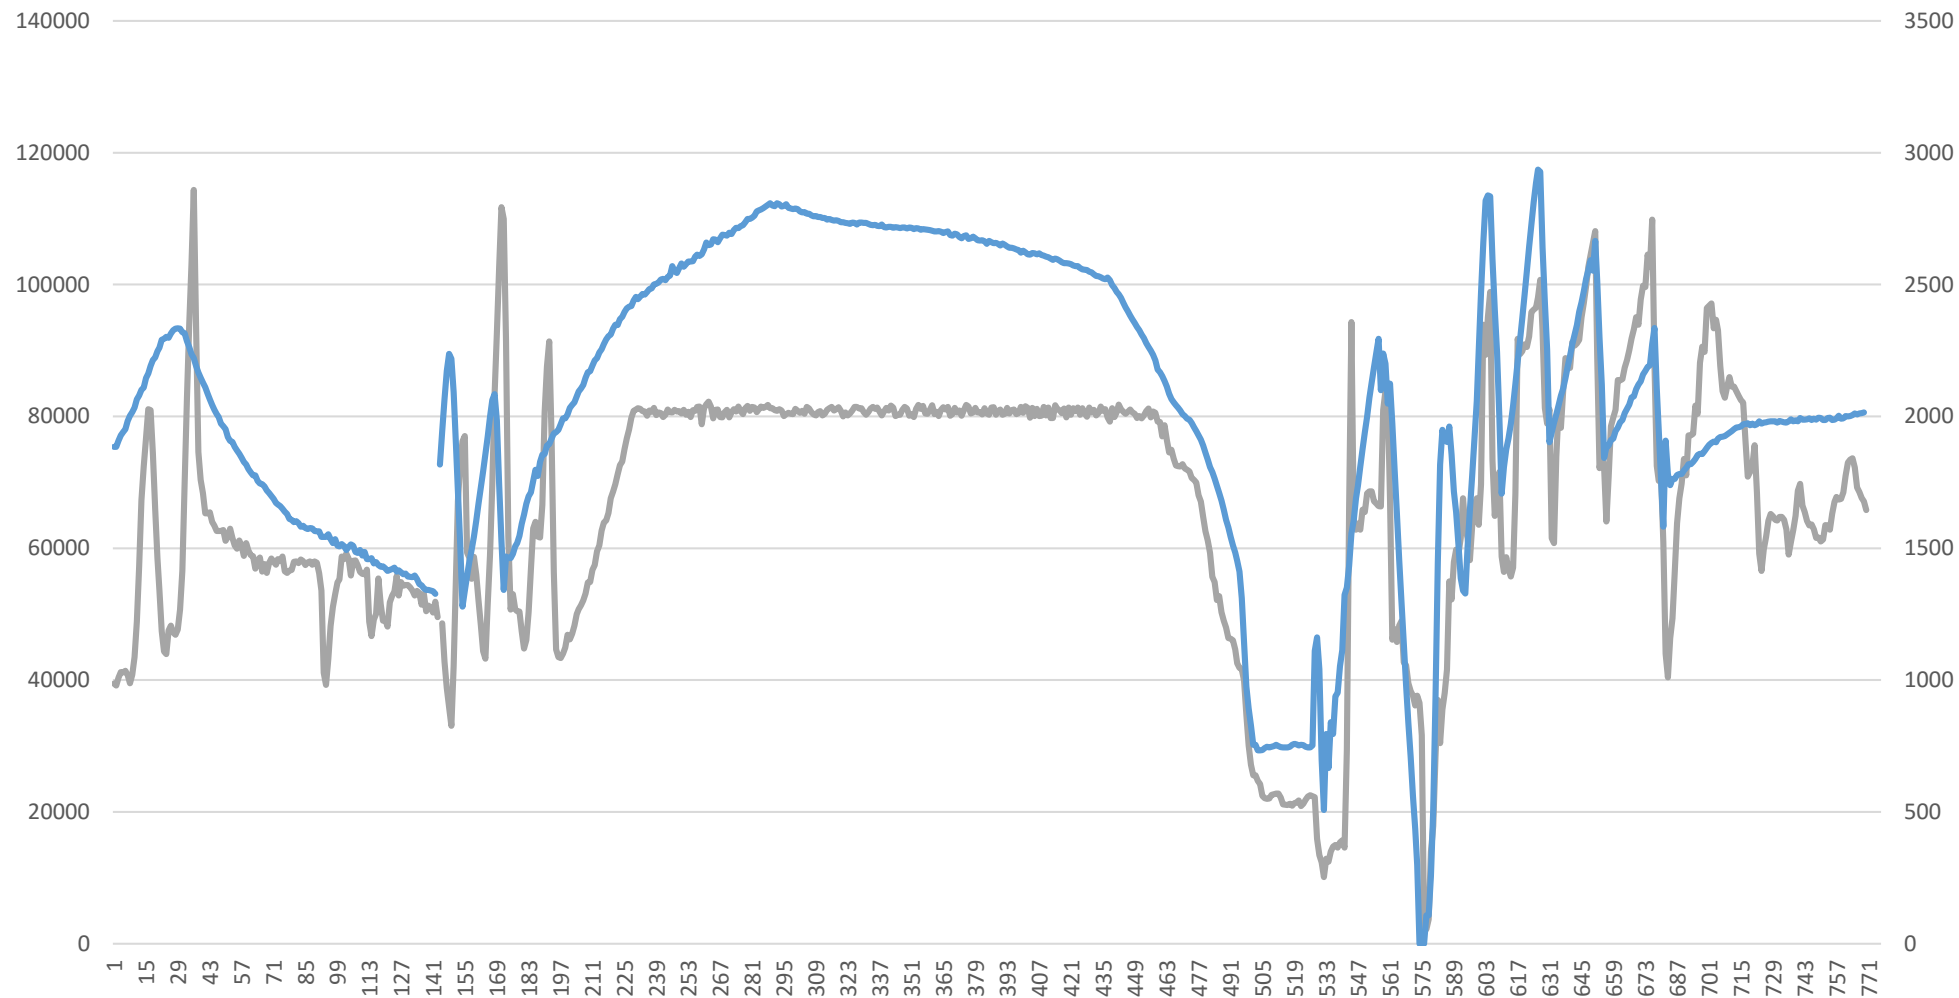

Chart Title

(1) Accelerator pedal position sensor 1 Fuel pressure Engine Speed Diesel